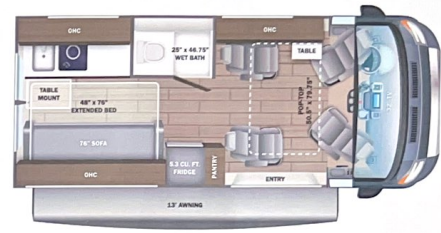

Ethos

Serial #: 1JSPEBBJ9R1RD8067
Model: 20D ETHOS MHB
VIN#: 3C6MRVUG3PE526546
Model Year: 2024 Dealer Name: National Indoor Rv Centers
100 Aubrey Drive
Lebanon, TN 37090
USA

Manufacturer's Suggested Retail Price $190,650.00

Standard Equipment	Optional Equipment
THE FOLLOWING ITEMS ARE STANDARD ON THIS MODEL AT NO EXTRA CHARGE STANDARD EXTERIOR EQUIPMENT - RAM® ProMaster 3500 window van - GWRW: 9,350 lb. - GCVW: 11,500 lb. 3.6L V6 24V VVT 270HP engine with 250 ft.-lb. torque 9-speed automatic 948TE transmission 180-amp alternator - LT225/75R 16E tires - Aluminum wheels 3,500 lb. rear hitch receiver with dual 4/7 pin connector 12V chassis battery 24 gal. fuel tank (gas) - LED-ill running boards for cab and entry doors - Chrome grille package - Daytime running headlamps - Cable TV hookup with RG-6 coax - Onan® 2,800W generator with auto-gen start 200W roof-mounted GoPower® solar panel with integrated control panel - Portable solar plug 1,000W inverter (2) 12V AGM house batteries - House battery disconnect switch 30-amp electrical service with detachable power cord (2) 120V exterior outlets 4 gal. propane tank (20 lb.) - LP quick-connect hookup - Heated holding tanks (12V pads) - LED-ill holding tank valves - Black tank flush - Gravity water fill (20T) - Ventilation drain system 12V demand water pump - Water filtration system - Outside shower CUSTOMER VALUE PACKAGE - E-Z Drive™ Helving helper springs, premium heavy-duty suspension - Thue® amissis patio awning with LED light strip - Thue® roof rack (20A, 20T) - Tuma Comb Eco Plus water heater and furnace - Swivel driver and passenger seats with 6-way lumbar adjustment - Wingard® Connect 2.0 4G/Wi-Fi/digital TV antenna	OPTIONAL EQUIPMENT INSTALLED ON THIS VEHICLE BY MANUFACTURER Base price 179,400.00 AUTUMN n/c USA STANDARDS n/c CUSTOMER VALUE PACKAGE 11,250.00 STANDARD INTERIOR EQUIPMENT - Connect® 3 NAV infotainment center with Apple CarPlay® and Android Auto™ - Leather-wrapped steering wheel with integrated controls - Power folding/heated side-view mirrors - RearView® rear backup camera with dynamic gridlines - Blind spot monitoring with rear cross path detection - LaneSense® lane departure warning with lane keep assist - Forward collision warning with active braking - Crosswind assist - Electronic stability control - Pedestrian/cyclist emergency braking - Traffic sign information - Driver's driver detection - Rain-sensitive windshield wipers - Automatic high-beam headlights - Cruise control - Driver and passenger airbags - Power windows and door locks - Privacy shades for cab windows - Remote keyless entry - Custom-molded ABS interior wall panels - Soft-touch vinyl ceiling - High-intensity LED ceiling lights - Tecoforn® European-style, high-gloss cabinetry - Ball-bearing drawer guides - Residential vinyl flooring - Firefly Multiplex system - wall-mounted touchscreen and mobile app for total coach control 120V Coleman® Mach® 10 13,500 BTU air conditioner - Powered roof vent in living area - Sliding screen door for entrance door - Sliding vented windows - Decorative window valances with daylight roller shades - Rear magnetic privacy shades - Removable privacy shade for sliding door window - Expandable table at entry door with safety grab handle (20T) - Adjustable table with multiple mounts (2) cab bucket seats (20A, 20D) - Seatbelts for driver/passenger seats and select cab locations 32 in. front TV on drop-down bracket (20A, 20D) 24 in. living area TV on swivel bracket (20T) - JBL® Flip 5 removable wireless Bluetooth speaker - Smoke alarm - Carbon monoxide detector - Fire extinguisher 5.3 cu ft. DC refrigerator (20A, 20D) 3.1 cu ft. AC/DC refrigerator (20T) - Convection microwave 2-burner gas cooktop (20A, 20T) 1-burner induction cooktop (20D) - Stainless steel sink with cover - Solid surface kitchen countertop with pull-out extension - Pop-up 120V/USB outlet in kitchen (2) twin-size beds with filler cushion converts to king-size bed (20T) - Under-bed storage (20T) 48 in. x 76 in. convertible sofa bed (20A, 20D) 60.5 in. x 79.5 in. pop-top (20D) - Bathroom wardrobe - Shower with magnetic curtain surround - Aqua View® SHOWERMISER™ water management system - Toilet with foot flush - Medicine cabinet with mirror - Powered roof vent in bathroom (20A, 20T)
	UNIT TOTAL 190,650.00 DEALER INSTALLED OPTIONS