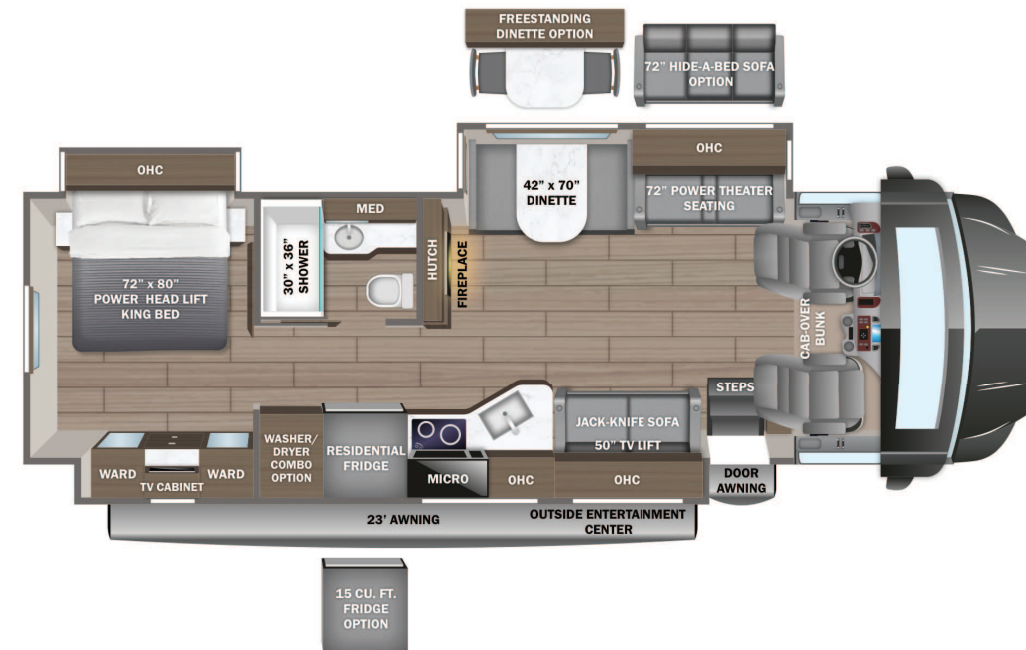

DIMENSIONS

Exterior height:.....160.00"
Exterior width:.....101.00"

CAPACITIES

Fresh water tank (gals.):...72.00
Gray water tank (gals.):...81.00
Black water/toilet tank (gals.):.....50.00
Propane (lbs.):.....83
Propane (gals.):.....19
Water heater (gals.):.....0.00

TIRES

Tire size (front):.....275/80R22.5G
Tire size (mid):.....
Tire size (rear):.....275/80R22.5G

Some dimensions may be rounded and may vary from the actual dimensions
Weights may be estimated calculations and may vary from the actual weight - refer to the vehicle weight labels for actual weights
Floorplans, features and specifications are subject to change without notice.