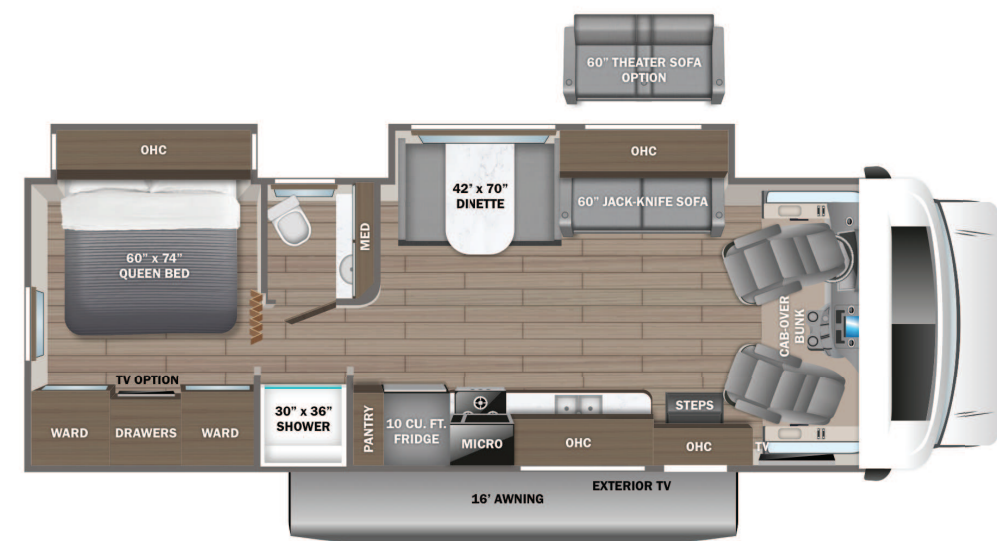

DIMENSIONS

Exterior height:.....140.00"
Exterior width:.....100.00"

CAPACITIES

Fresh water tank (gals.):...47.00
Gray water tank (gals.):...41.00
Black water/toilet tank (gals.):.....32.00
Propane (lbs.):.....41
Propane (gals.):.....9
Water heater (gals.):.....6.00

TIRES

Tire size (front):.....LT225/75R16E
Tire size (mid):.....
Tire size (rear):.....LT225/75R16E

Some dimensions may be rounded and may vary from the actual dimensions
Weights may be estimated calculations and may vary from the actual weight - refer to the vehicle weight labels for actual weights
Floorplans, features and specifications are subject to change without notice.