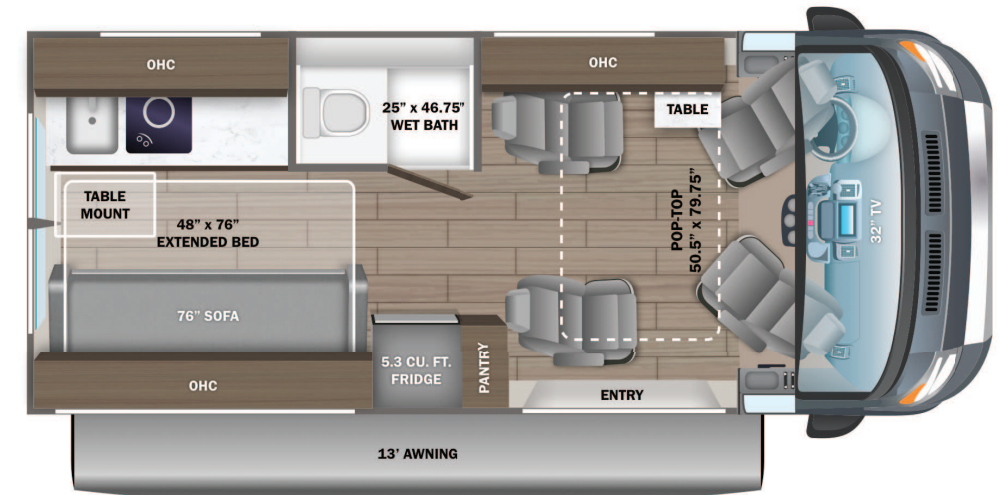

DIMENSIONS

Exterior height:.....111.00"
Exterior width:.....83.00"

CAPACITIES

Fresh water tank (gals.):...25.00
Gray water tank (gals.):...33.00
Black water/toilet tank (gals.):.....12.00
Propane (lbs.):.....0
Propane (gals.):.....0
Water heater (gals.):.....0.00

TIRES

Tire size (front):.....LT225/75R16C
Tire size (mid):.....
Tire size (rear):.....LT225/75R16C

Some dimensions may be rounded and may vary from the actual dimensions
Weights may be estimated calculations and may vary from the actual weight - refer to the vehicle weight labels for actual weights
Floorplans, features and specifications are subject to change without notice.