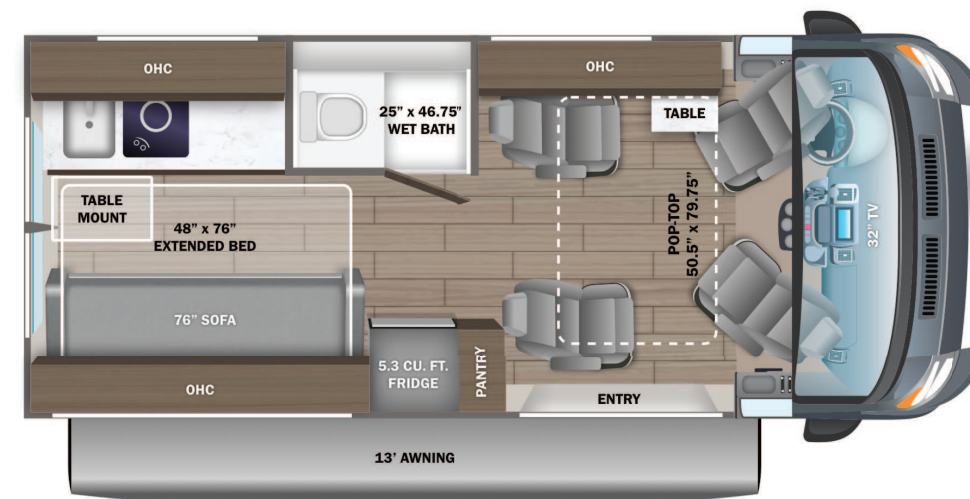

DIMENSIONS

Exterior height:.....111.00"
Exterior width:.....83.00"

CAPACITIES

Fresh water tank (gals.):...25.00
Gray water tank (gals.):...33.00
Black water/toilet tank (gals.):.....12.00
Propane (lbs.):.....0
Propane (gals.):.....0
Water heater (gals.):.....0.00

TIRES

Tire size (front):.....LT225/75R16C
Tire size (mid):.....
Tire size (rear):.....LT225/75R16C

Some dimensions may be rounded and may vary from the actual dimensions
Weights may be estimated calculations and may vary from the actual weight - refer to the vehicle weight labels for actual weights
Floorplans, features and specifications are subject to change without notice.