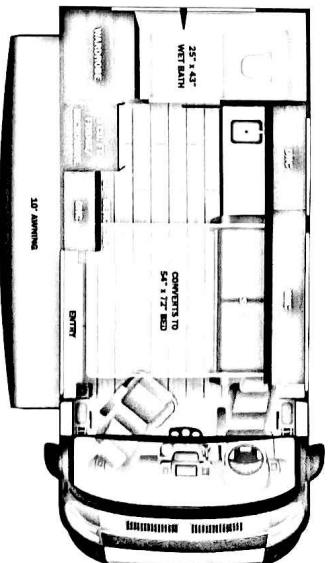

THE FOLLOWING ITEMS ARE STANDARD ON THIS MODEL. AN EXTRA CHARGE

OPTIONAL EQUIPMENT INSTALLED ON THIS VEHICLE BY MANUFACTURER

Base price	133,050.00
MSRP	133,950.00
MSRP	743.00
CUSTOMER VALUE PACKAGE	
200W SOLAR	743.00

UNIT TOTAL 147,143.00

DEALER INSTALLED OPTIONS!

Manufacturer's Suggested Retail Price \$147,143.00

TOTAL AMOUNT DOES NOT INCLUDE STATE AND LOCAL TAXES OR LICENSE FEES. THE PRICE SHOWN ABOVE MAY OR MAY NOT BE REPRESENTATIVE OF THE ACTUAL SELLING PRICE OF SIMILAR RECREATIONAL VEHICLES IN YOUR AREA.

DIMENSIONS

Exterior height: 111.00"
 Exterior width: 83.00"

CAPACITIES

Fresh water tank (gals.): 24.00
 Gray water tank (gals.): 24.00
 Black water toilet tank (gals.): 4.75
 Propane (lbs.): 0
 Propane (gals.): 0
 Water heater (gals.): 0.00

TIRES

Tire size (front): LT225 SR16S
 Tire size (mid): LT225 SR16S
 Tire size (rear): LT225 SR16S

Some dimensions may be rounded and may vary from the actual dimensions
 Weights may be estimated calculations and may vary from the actual weight
 - refer to the vehicle weight labels for actual weights***
 Floorplans, features and specifications are subject to change without notice.