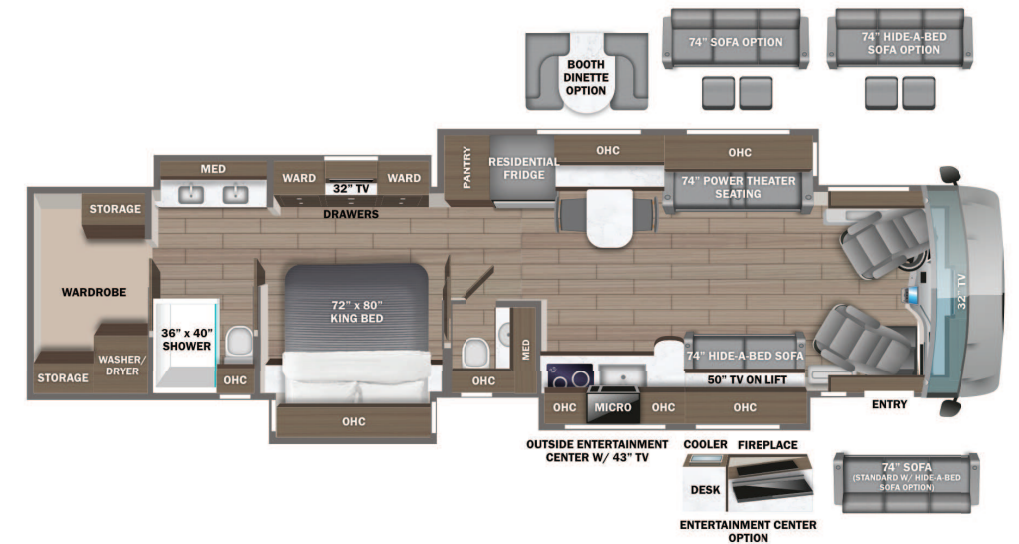

DIMENSIONS

Exterior height:.....152.00"
Exterior width:.....101.00"

CAPACITIES

Fresh water tank (gals.):..100.00
Gray water tank (gals.):....62.00
Black water/toilet tank (gals.):.....41.00
Propane (lbs.):.....0
Propane (gals.):.....0
Water heater (gals.):.....0.00

TIRES

Tire size (front):.....365/70R22.5
Tire size (mid):.....315/80R22.5
Tire size (rear):.....315/80R22.5

Some dimensions may be rounded and may vary from the actual dimensions

***Weights may be estimated calculations and may vary from the actual weight

- refer to the vehicle weight labels for actual weights***

Floorplans, features and specifications are subject to change without notice.