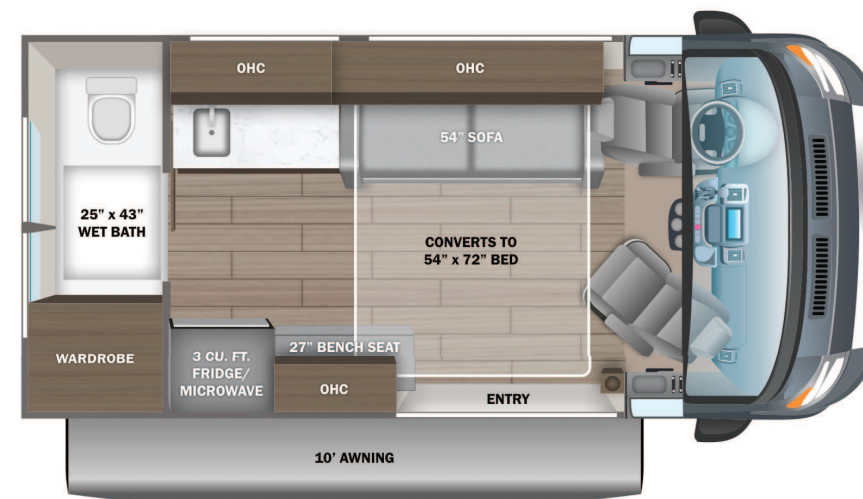

DIMENSIONS

Exterior height:.....111.00"
Exterior width:.....83.00"

CAPACITIES

Fresh water tank (gals.):...21.00
Gray water tank (gals.):...24.00
Black water/toilet tank (gals.):.....4.75
Propane (lbs.):.....0
Propane (gals.):.....0
Water heater (gals.):.....0.00

TIRES

Tire size (front):.....LT225/75R16E
Tire size (mid):.....
Tire size (rear):.....LT225/75R16E

Some dimensions may be rounded and may vary from the actual dimensions
Weights may be estimated calculations and may vary from the actual weight - refer to the vehicle weight labels for actual weights
Floorplans, features and specifications are subject to change without notice.