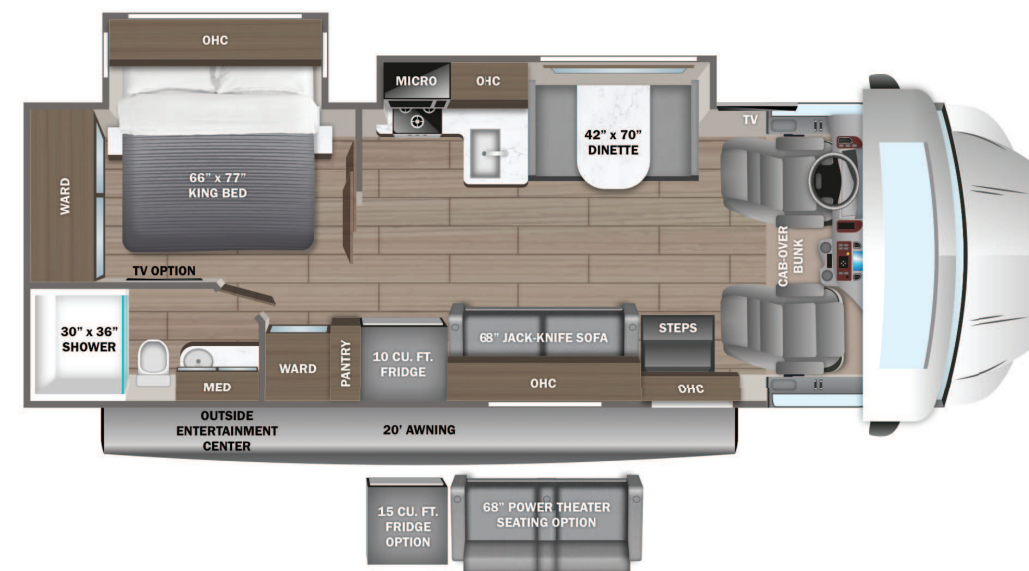

THE FOLLOWING ITEMS ARE STANDARD ON THIS MODEL AT NO EXTRA CHARGE

Optional Equipment

OPTIONAL EQUIPMENT INSTALLED ON THIS VEHICLE BY MANUFACTURER

Base price	266,550.00
STANDARDS(32U)	n/c
STILLWATER(32U)	n/c
ABLAZE PARTIAL PAINT(32U)	n/c
USA STANDARDS(32U)	n/c
CUSTOMER VALUE PACKAGE(32U)	25,493.00
24 FD F550 19500 DRW 205" 6.7L DIESEL WHITE RD06(32U)	n/c
BEDROOM TV(32U)	413.00
DUAL ACS(32U)	1,193.00
15CU. FT. 12V REFER(32U)	743.00
STEEL RIMS F550(32U)	n/c
FOLDING WINDSHIELD SUN SHADE(32U)	488.00
THEATER SEATING SOFA(32U)	2,093.00
Feature 13	n/c

UNIT TOTAL **296,973.00**

DEALER INSTALLED OPTIONS

DIMENSIONS

Exterior height:.....144.00"
 Exterior width:.....101.00"

CAPACITIES

Fresh water tank (gals.):...42.50
 Gray water tank (gals.):...31.00
 Black water/toilet tank (gals.):.....31.00
 Propane (lbs.):.....83
 Propane (gals.):.....19
 Water heater (gals.):.....10.00