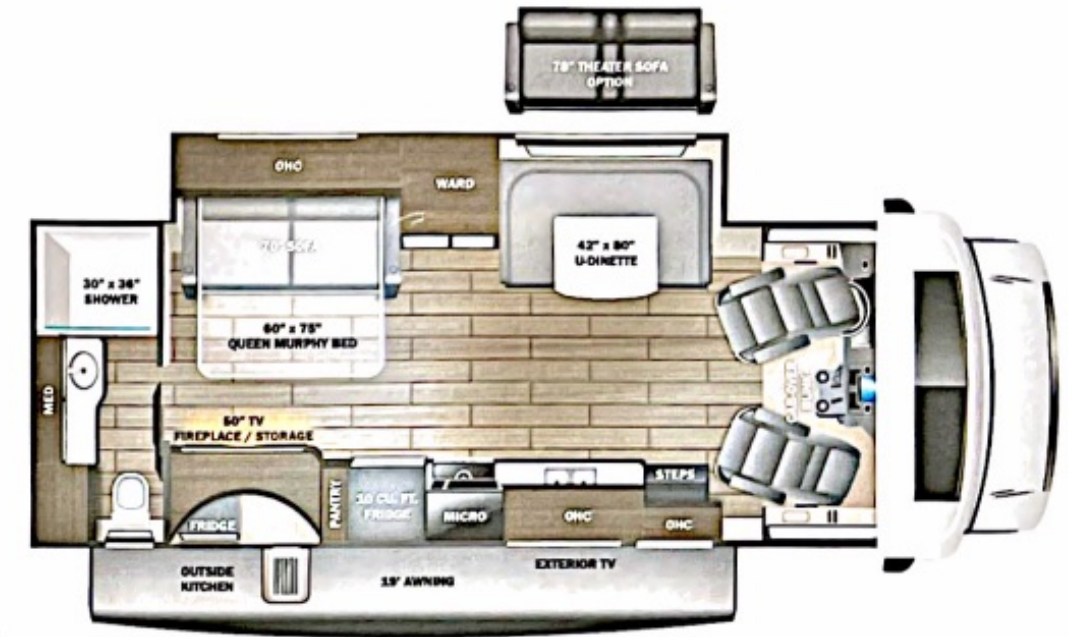

1. **STANDARD EXTERIOR EQUIPMENT**
2. Ford® E-450 chassis
   - GVWR - 14,500 lb.
   - GCWR - 22,000 lb.
   - 7.3L V-8 325 HP engine with 450 ft.-lb. torque
   - 6-speed TorqShift® series transmission with overdrive
   - 210-amp alternator
   - Catalytic converter theft deterrent
   - E-rated highway tires- LT225/75R16
   - Tire pressure monitoring system (TPMS)
   - Power anti-lock brakes with power steering
   - 7,500 lb. hitch with 750 lb. tongue capacity and 7-pin plug
   - 12V chassis battery
   - 55 gal. fuel tank
   - TuffShell™ vacuum-bond laminated roof, floor and sidewalls
   - Bead-foam insulation (R-24 max roof, R-9 max floor, R-5 max walls)
   - One-piece, seamless, fiberglass roof
   - Aluminum running boards
   - Fiberglass exterior walls with vinyl graphics
   - Leveling jack prep
   - Entrance door with industry's largest travel-view window
   - Electric-powered entrance step with integrated house battery compartment
   - Slideout cover awnings
   - Pass-through storage compartment with light (select models)
   - Exterior LED HD Smart TV with (2) high-output, marine-grade exterior speakers
   - Third brake light
   - Roof ladder (24B, 25R, 26M, 27U, 29V, 31F)
   - 4 in. bumper tube sewer hose storage
   - Prep for satellite dish
   - Cable TV hookup with RG-6 coax
   - Winegard 2.0 Wi-Fi4G antenna
   - 4,000W generator
   - Solar prep
   - 1,000W inverter
   - 12V house battery
   - Transfer switch with reverse polarity protection
   - 30-amp electrical service
   - 12.2 gal. propane tank (41 lb.)
   - LP quick-connect hookup
   - Exterior utility center
   - Winterization drain system
   - Outside shower
   - 12V demand water pump
   - Water filtration system