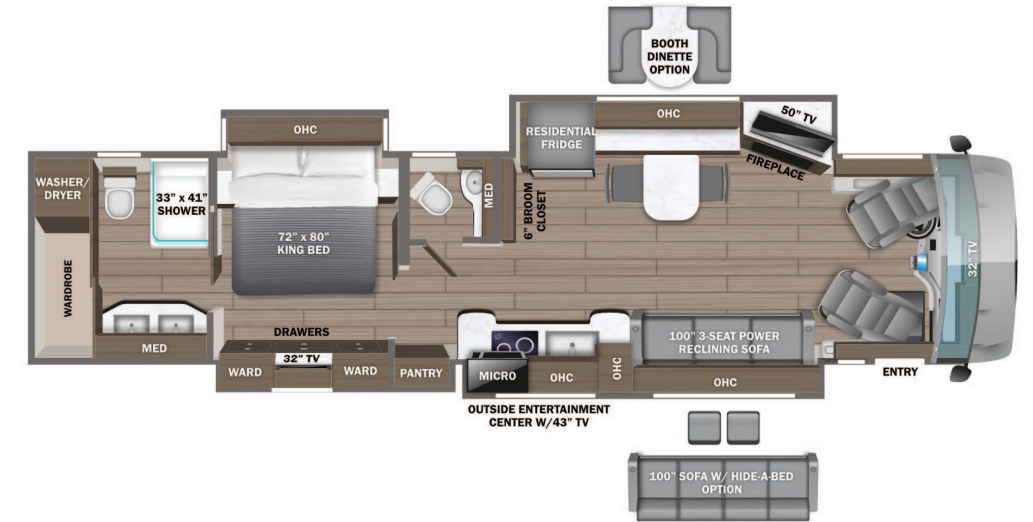

## DIMENSIONS

Exterior height:.....152.00"  
 Exterior width:.....101.00"