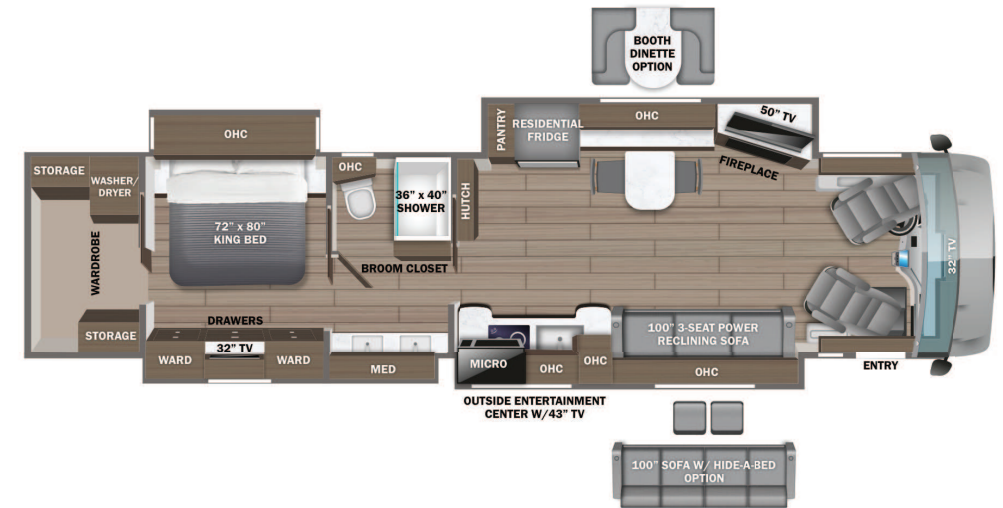

DIMENSIONS

Exterior height:.....152.00"
Exterior width:.....101.00"

CAPACITIES

Fresh water tank (gals.):..100.00
Gray water tank (gals.):....62.00
Black water/toilet tank (gals.):.....41.00
Propane (lbs.):.....0
Propane (gals.):.....0
Water heater (gals.):.....0.00

TIRES

Tire size (front):.....365/70R22.5
Tire size (mid):.....315/80R22.5
Tire size (rear):.....315/80R22.5

Some dimensions may be rounded and may vary from the actual dimensions

***Weights may be estimated calculations and may vary from the actual weight

- refer to the vehicle weight labels for actual weights***

Floorplans, features and specifications are subject to change without notice.