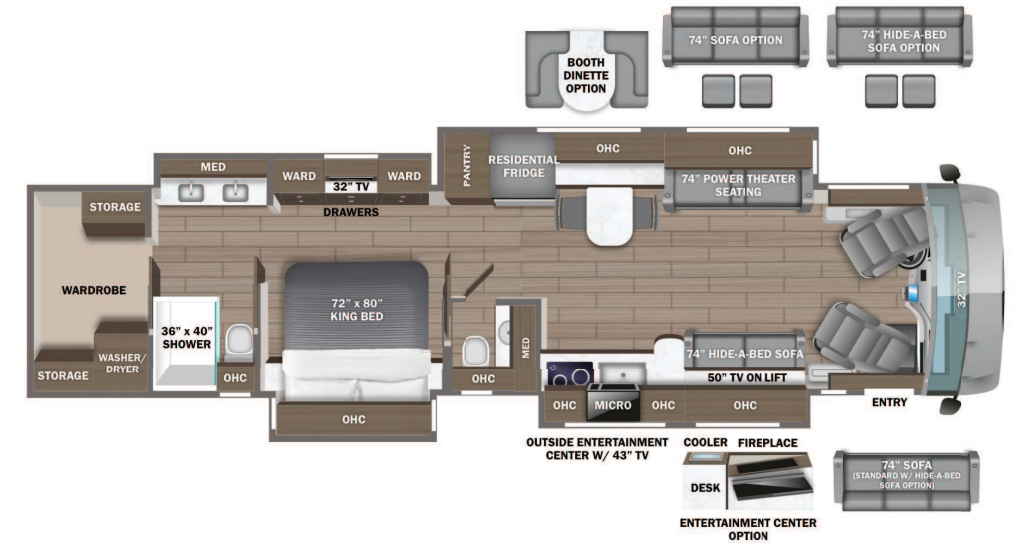

DIMENSIONS

Exterior height:.....152.00"
Exterior width:.....101.00"

CAPACITIES

Fresh water tank (gals.):..100.00
Gray water tank (gals.):....62.00
Black water/toilet tank (gals.):.....41.00
Propane (lbs.):.....0
Propane (gals.):.....0
Water heater (gals.):.....0.00

TIRES

Tire size (front):.....365/70R22.5
Tire size (mid):.....315/80R22.5
Tire size (rear):.....315/80R22.5

Some dimensions may be rounded and may vary from the actual dimensions

***Weights may be estimated calculations and may vary from the actual weight

- refer to the vehicle weight labels for actual weights***

Floorplans, features and specifications are subject to change without notice.