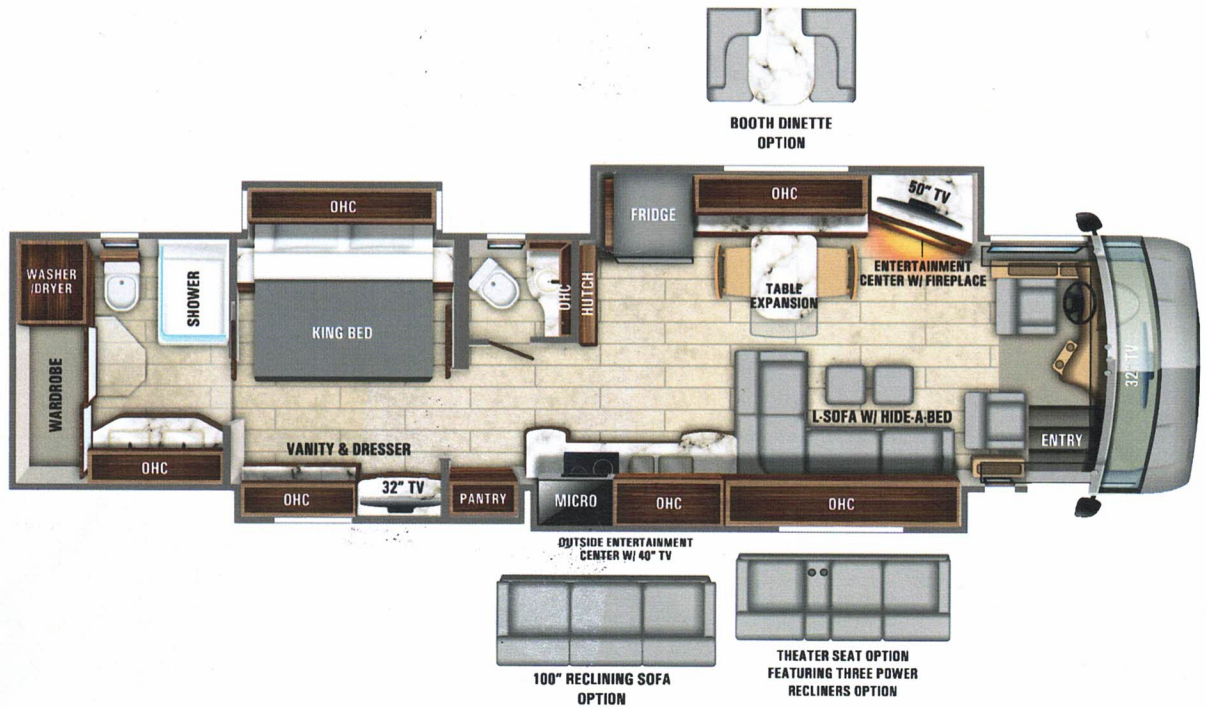

Manufacturer's Suggested Retail Price

$750,887.00

TOTAL AMOUNT DOES NOT INCLUDE STATE AND LOCAL TAXES OR LICENSE FEES. THE PRICE SHOWN ABOVE MAY OR MAY NOT BE REPRESENTATIVE OF THE ACTUAL SELLING PRICE OF SIMILAR RECREATIONAL VEHICLES IN YOUR AREA.

ERS
AD

S VEHICLE

30.00
n/c
93.00

43.00
n/c
n/c

n/c
n/c
n/c

n/c

68.00

n/c
25.00

28.00

Sleeps
2-6

Length
45' 5"

DIMENSIONS

Exterior height:.....152.00"
Exterior width:.....101.00"

CAPACITIES

Fresh water tank (gals.):...100.00
Gray water tank (gals.):....62.00
Black water/toilet tank (gals):.....41.00
Propane (lbs.):.....0
Propane (gals.):.....0
Water heater (gals.):.....0.00

TIRES

Tire size (front):.....365/70R22.5
Tire size (mid):.....315/80R22.5
Tire size (rear):.....315/80R22.5

SEATING & SLEEPING

King Bed.....72 X 80

7.00

Some dimensions may be rounded and may vary from the actual dimensions
Weights may be estimated calculations and may vary from the actual weight - refer to the vehicle weight labels for actual weights
Floorplans, features and specifications are subject to change without notice.

2+3
YEAR | YEAR
LIMITED | STRUCTURAL
WARRANTY