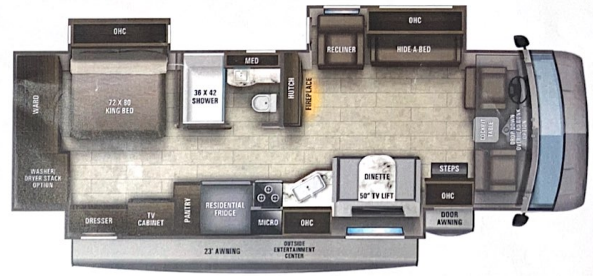

ENTEGRA
COACH®

Emblem

Serial #: 1JSMEABUXM1DH8093
Model: 36H EMBLEM MHA
VIN#: 1F66F5DN4M0A03424
Model Year: 2021 Dealer Name: NATIONAL INDOOR RV CENTERS
1350 HURRICANE SHOALS ROAD
LAWRENCEVILLE, GA 30043
USA

Manufacturer's Suggested Retail Price $209,402.00

Standard Equipment

THE FOLLOWING ITEMS ARE STANDARD ON THIS MODEL AT NO EXTRA CHARGE

Optional Equipment

OPTIONAL EQUIPMENT INSTALLED ON THIS VEHICLE BY MANUFACTURER

- Base price 191,168.00
- Crossville n/c
- Juniper Paint n/c
- USA Standards n/c
- 21 FD F53 24000 252* n/c
- 7.3L MD05 n/c
- Customer Value Package 11,250.00
- Residential Refrigerator n/c
- Cooktop n/c
- Washer/Dryer Stack 2,048.00
- Reclining Sofa 120" 1,543.00
- Front Bunk Overhead 2,993.00

DIMENSIONS

Exterior height:.....154.00"
Exterior width:.....101.00"

CAPACITIES

TIRES

Tire size (front):.....255/80R22.5G
Tire size (mid):.....
Tire size (rear):.....255/80R22.5G

UNIT TOTAL **209,402.00**

DEALER INSTALLED OPTIONS