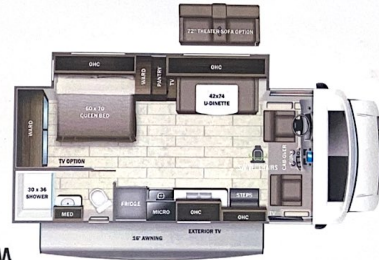

Odyssey

Serial #: 1JSLECBM7P1EB8092
Model: 24B ODYSSEY MHC
VIN#: 1FDXE4FN1PDD20243
Model Year: 2023 Dealer Name: NATIONAL INDOOR RV CENTERS
1350 HURRICANE SHOALS ROAD
LAWRENCEVILLE, GA 30043
USA

Manufacturer's Suggested Retail Price $158,304.00

Standard Equipment

Optional Equipment

THE FOLLOWING ITEMS ARE STANDARD ON THIS MODEL AT NO EXTRA CHARGE

OPTIONAL EQUIPMENT INSTALLED ON THIS VEHICLE BY MANUFACTURER

Base price	149,460.00
Modern Farmhouse	443.00
Diamond Ice Graphics Package	n/c
USA Standards	n/c
23 FD E45 14500 158*	n/c
7-3L WHITE PC10	6,000.00
Customer Value Package	383.00
Bedroom TV	
190W Roof Mounted Solar Panel w/ 2nd House Battery	893.00
Standard House Battery	n/c
Theater Seating Sofa	1,125.00

UNIT TOTAL **158,304.00**

DEALER INSTALLED OPTIONS

DIMENSIONS

Exterior height:.....140.00"
Exterior width:.....100.00"

CAPACITIES

TIRES

Tire size (front):.....LT225/75R16E
Tire size (mid):.....
Tire size (rear):.....LT225/75R16E