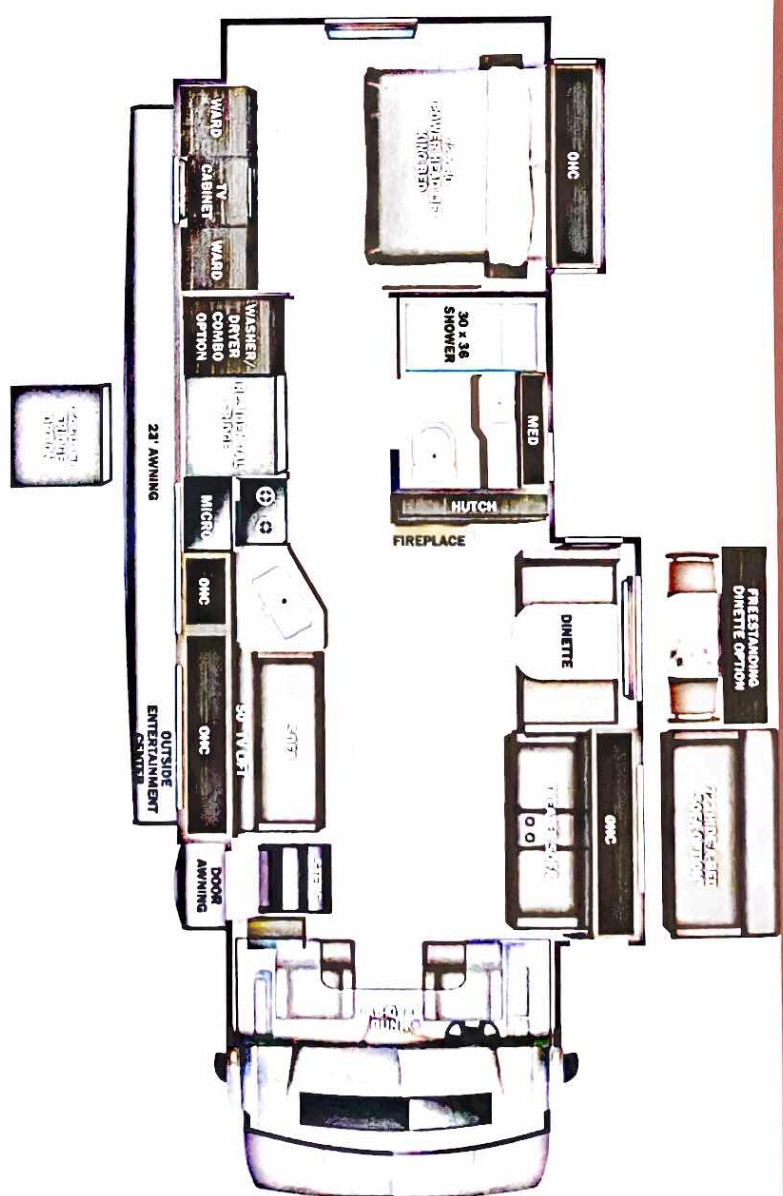

### Optional Equipment

OPTIONAL EQUIPMENT INSTALLED ON THIS VEHICLE BY MANUFACTURER

- INTERIOR**
- 6-way power driver and passenger seats
  - Power windows and door locks
  - A/C and cruise control
  - Tilt steering wheel
  - Auxiliary start switch
  - Privacy curtains for cab area
  - Custom-molded ABS surround in cab-over area
  - Overhead bunk with 750 lb. capacity
  - Firefly Multiplex system
  - High-intensity recessed LED ceiling lights
  - 84-in. interior ceiling height with padded vinyl ceiling
  - Raised-panel hardwood cabinetry throughout
  - Deluxe hidden cabinet hinges
  - Ball-bearing drawer guides
  - Vinyl plank flooring
  - Entegra-exclusive, easy-operation legless dinette table
  - LED HD Smart Fire TV in living area
  - Cable TV hookup with RG-6 coax and video selector switch
  - Winegard 2.0 WiFi/G antenna
  - Wood-framed kitchen window with spice cabinets
  - 2-burner induction cooktop
  - LED-ill, solid-surface kitchen countertops with recessed stainlesssteel sink and sink covers
  - Flip-up countertop extension (select models)
  - One-piece, fiberglass shower with glass door, skylight and light
  - Porcelain toilet with foot flush
  - Recessed, LED-ill, stainless steel bathroom sink
  - Powered roof vent in bathroom with wall switch
  - Walk-around, King-size bed with bedspread and nightstands
  - Under-bed storage (select models)
  - LED TV in bedroom
  - Large wardrobes
  - Bunks with industry-exclusive, 300-lb. capacity each (37L)
  - 2-point lap safety belts in all designated seating locations
  - Third brake light

### DIMENSIONS

Exterior height:.....160.00"  
 Exterior width:.....101.00"