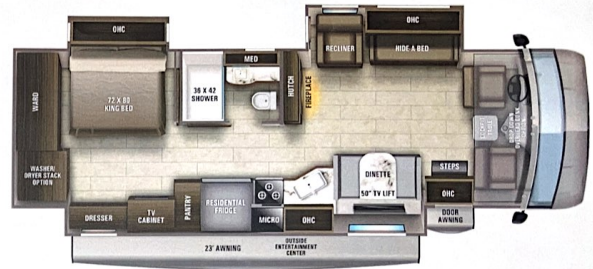

ENTEGR A
COACH®

Emblem

Serial #: 1JSMEABU6M1DH8074
Model: 36H EMBLEM MHA
VIN#: 1F66F5DN9L0A09900
Model Year: 2021 Dealer Name: NATIONAL INDOOR RV CENTERS
1350 HURRICANE SHOALS ROAD
LAWRENCEVILLE, GA 30043
USA

Manufacturer's Suggested Retail Price $208,352.00

Standard Equipment

THE FOLLOWING ITEMS ARE STANDARD ON THIS MODEL AT NO EXTRA CHARGE

Optional Equipment

OPTIONAL EQUIPMENT INSTALLED ON THIS VEHICLE BY MANUFACTURER

Base price	190,043.00
Crossville	n/c
Juniper Paint	n/c
USA Standards	n/c
Customer Value Package	11,250.00
Residential Refrigerator	n/c
Cooktop	n/c
Washer/Dryer Stack	2,048.00
Theater Seating Sofa w/ Power	2,018.00
Front Bunk Overhead	2,993.00

UNIT TOTAL **208,352.00**

DEALER INSTALLED OPTIONS

DIMENSIONS

Exterior height:.....154.00"
Exterior width:.....101.00"

CAPACITIES

TIRES