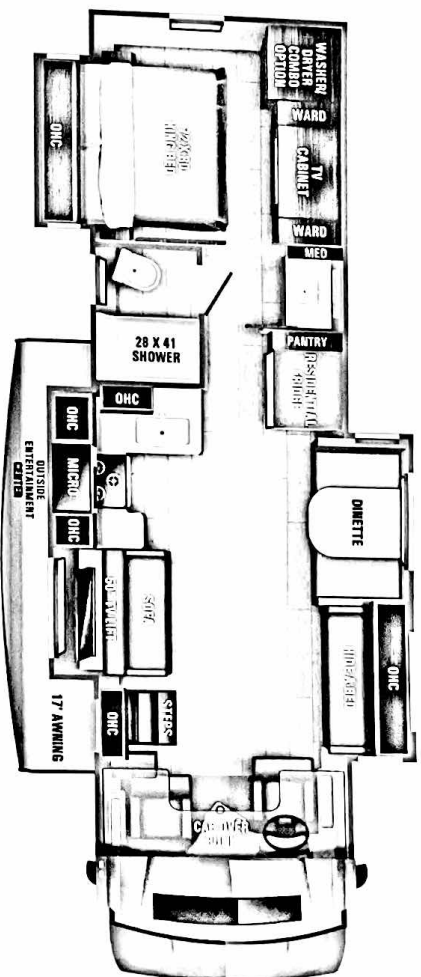

Optional Equipment

OPTIONAL EQUIPMENT INSTALLED ON THIS VEHICLE
BY MANUFACTURER

Base price	261,743.00
Crossville	n/c
USA Standards	n/c
21 FR SDRV 31000 279*	n/c
360 MXX3	n/c
Customer Value Package	6,750.00
Residential Refrigerator	n/c
No Washer/Dryer	n/c
IN Motion DISH Satellite System	n/c
Booth Dinette	n/c
Hide-A-Bed Sofa	n/c

UNIT TOTAL

268,493.00

DEALER INSTALLED OPTIONS

Manufacturer's Suggested Retail Price \$268,493.00

TOTAL AMOUNT DOES NOT INCLUDE STATE AND LOCAL TAXES OR LICENSE FEES. THE PRICE SHOWN ABOVE MAY OR MAY NOT BE REPRESENTATIVE OF THE ACTUAL SELLING PRICE OF SIMILAR RECREATIONAL VEHICLES IN YOUR AREA.

TIRES

Tire size (front):.....275/80R22.5G
Tire size (mid):.....
Tire size (rear):.....275/80R22.5G

Some dimensions may be rounded and may vary from the actual dimensions
Weights may be estimated calculations and may vary from the actual weight
- refer to the vehicle weight labels for actual weights***
Floorplans, features and specifications are subject to change without notice.