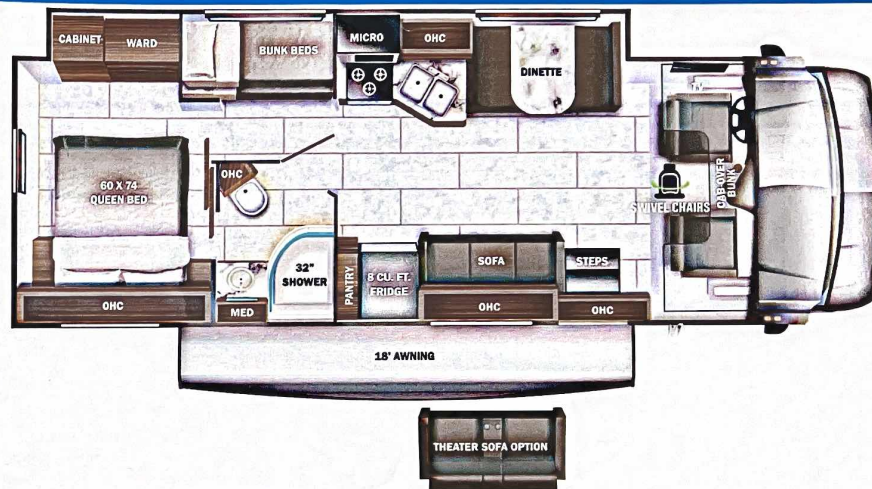

Manufacturer's Suggested Retail Price $139,547.00

TOTAL AMOUNT DOES NOT INCLUDE STATE AND LOCAL TAXES OR LICENSE FEES. THE PRICE SHOWN ABOVE MAY OR MAY NOT BE REPRESENTATIVE OF THE ACTUAL SELLING PRICE OF SIMILAR RECREATIONAL VEHICLES IN YOUR AREA.