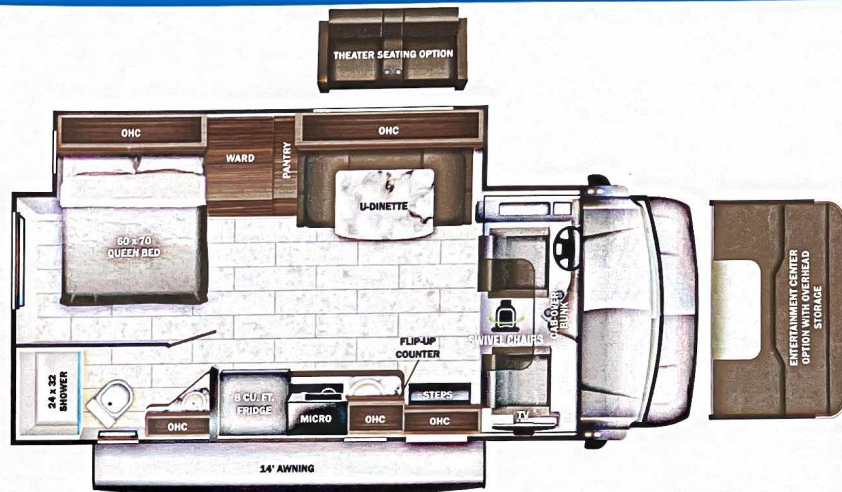

DIMENSIONS

Exterior height:.....137.00"
Exterior width:.....96.00"

CAPACITIES

Fresh water tank (gals.):...43.00
Gray water tank (gals.):...31.00
Black water/toilet tank (gals.):...31.00
Propane (lbs.):.....41
Propane (gals.):.....9
Water heater (gals.):.....6.00

TIRES

Tire size (front):.....LT215/85R16
Tire size (mid):.....
Tire size (rear):.....LT215/85R16

Some dimensions may be rounded and may vary from the actual dimensions
Weights may be estimated calculations and may vary from the actual weight - refer to the vehicle weight labels for actual weights
Floorplans, features and specifications are subject to change without notice.