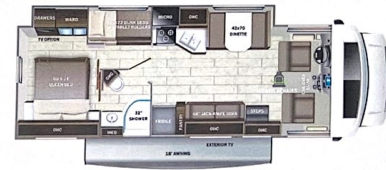

Manufacturer's Suggested Retail Price $162,400.00

Standard Equipment

THE FOLLOWING ITEMS ARE STANDARD ON THIS MODEL AT NO EXTRA CHARGE

Optional Equipment

OPTIONAL EQUIPMENT INSTALLED ON THIS VEHICLE BY MANUFACTURER

Base price	153,443.00
Carbon	n/c
Diamond Ice Graphics Package	n/c
USA Standards	n/c
23 FD EAS 14500 158* 7.3L WHITE PC10	n/c
Customer Value Package	6,000.00
Dual A/Cs	1,193.00
Bedroom TV	383.00
190W Roof Mounted Solar Panel w/ 2nd House Battery	693.00
Standard House Battery	n/c
Sun Folding Windshield Shade	488.00

UNIT TOTAL **162,400.00**

DEALER INSTALLED OPTIONS

DIMENSIONS

Exterior height:.....140.0"
Exterior width:.....100.0"

CAPACITIES

TIRES