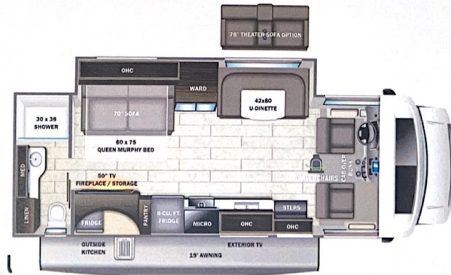

Odyssey

Serial #: 1JSLECBN0P1EM8063
Model: 26M ODYSSEY MHC
VIN#: 1FDXE4FNXPDD15784
Model Year: 2023 Dealer Name: NATIONAL INDOOR RV CENTERS
1350 HURRICANE SHOALS ROAD
LAWRENCEVILLE, GA 30043
USA

Manufacturer's Suggested Retail Price $164,229.00

Standard Equipment

THE FOLLOWING ITEMS ARE STANDARD ON THIS MODEL AT NO EXTRA CHARGE

Optional Equipment

OPTIONAL EQUIPMENT INSTALLED ON THIS VEHICLE BY MANUFACTURER

Base price	153,893.00
Modern Farmhouse	443.00
Diamond Ice Graphics Package	n/c
USA Standards	n/c
23 FD E45 14500 158"	n/c
7.3L WHITE PC10	n/c
Customer Value Package	6,000.00
15,000 BTU AC	n/c
Hydraulic Auto Leveling	n/c
Jacks	3,893.00
NoSolarPanel	n/c
Standard House Battery	n/c
Dinette	n/c

UNIT TOTAL **164,229.00**

DEALER INSTALLED OPTIONS

DIMENSIONS

Exterior height:.....138.00"
Exterior width:.....84.00"

CAPACITIES

TIRES