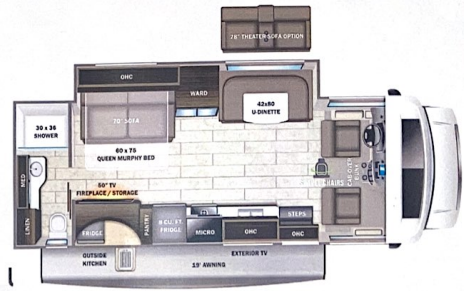

Odyssey

Serial #: 1JSLECBN8P1EM8067
Model: 26M ODYSSEY MHC
VIN#: 1FDXE4FN6PDD15894
Model Year: 2023 Dealer Name: NATIONAL INDOOR RV CENTERS
1350 HURRICANE SHOALS ROAD
LAWRENCEVILLE, GA 30043
USA

Manufacturer's Suggested Retail Price $170,058.00

Standard Equipment

Optional Equipment

THE FOLLOWING ITEMS ARE STANDARD ON THIS MODEL AT NO EXTRA CHARGE

OPTIONAL EQUIPMENT INSTALLED ON THIS VEHICLE BY MANUFACTURER

STANDARD EXTERIOR EQUIPMENT

STANDARD INTERIOR EQUIPMENT

CUSTOMER VALUE PACKAGE

Base price	153,893.00
Modern Farmhouse	443.00
Graphite Partial Paint Package	3,743.00
USA Standards	n/c
23 FD E45 14500 158"	n/c
7.3L WHITE PC10	6,000.00
Customer Value Package	1,193.00
Dual ACS	
Hydraulic Auto Leveling Jacks	3,893.00
190W Roof Mounted Solar Panel w/ 2nd House Battery	893.00
Standard House Battery	n/c
Dinette	n/c

UNIT TOTAL **170,058.00**

DEALER INSTALLED OPTIONS

Manufacturer's Suggested Retail Price $170,058.00

DIMENSIONS

Exterior height:.....138.00"
Exterior width:.....84.00"

CAPACITIES

Fresh water tank (gals.):...43.50
Gray water tank (gals.):...40.00
Black water/toilet tank (gals.):...31.00
Propane (lbs.):...41
Propane (gals.):...9
Water heater (gals.):...6.00

TIRES

Tire size (front):.....LT225/75R16E
Tire size (mid):.....
Tire size (rear):.....LT225/75R16E