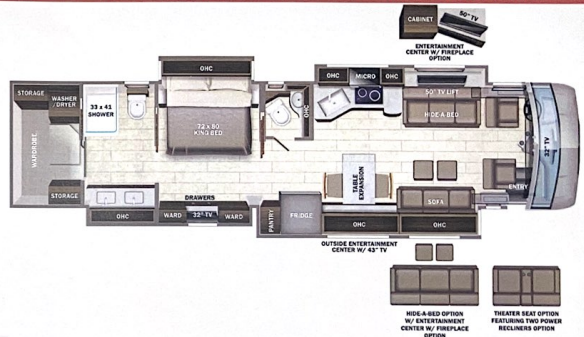

ENTEGRA COACH®

Anthem

Serial #: 1JSMACV3N14F8082
Model: 44F ANTHEM MHA
VIN#: 4VZAU1D92NC091977
Model Year: 2022 Dealer Name: NATIONAL INDOOR RV CENTERS

1350 HURRICANE SHOALS ROAD
LAURENCEVILLE, GA 30043
USA

Manufacturer's Suggested Retail Price $665,100.00

Standard Equipment

Optional Equipment

THE FOLLOWING ITEMS ARE STANDARD ON THIS MODEL AT NO EXTRA CHARGE.

OPTIONAL EQUIPMENT INSTALLED ON THIS VEHICLE BY MANUFACTURER

EXTERIOR

INTERIOR

Base Price

- Bavarian 662,355.00
  Auburn Cabinetry n/c
  Exclude Linen Front 30.00
  Overhead Accent Wood n/c
  Harvest Wheat Tile n/c
  Rally Red Paint 30.00
  USA Standards n/c
  22 SP 5200Q 320" 450 TAG n/c
  AXLE 2021 EMISSIONS NAO8 n/c
  Dishwasher Drawer n/c
  Winegard Travler n/c
  Satellite Antenna W/DISH Network 30.00
  No Solar Panels n/c
  Theater Seating Sofa 1,125.00
  Fireplace with TV Entertainment 375.00
  SIS ins Valentino Legend tile floors 1,155.00

UNIT TOTAL 665,100.00

DEALER INSTALLED OPTIONS

DIMENSIONS

- Exterior height: 152.00'
  Exterior width: 101.00'

CAPACITIES

- Fresh water tank (gals.): 100.00
  Gray water tank (gals.): 62.00
  Black water/toilet tank (gals.): 41.00
  Propane (lbs.): 0
  Water heater (gals.): 0.00

TIRES

- Tire size (front): 365/70R22.5
  Tire size (mid): 315/80R22.5
  Tire size (rear): 315/80R22.5

Some dimensions may be rounded and may vary from the actual dimensions
Weights may be estimated calculations and may vary from the actual weight - refer to the vehicle weight labels for actual weights
Floorplans, features and specifications are subject to change without notice.